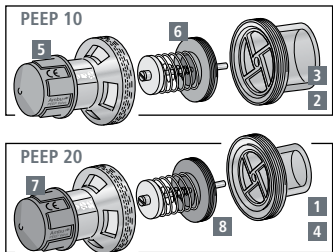

Ambu[®] Reusable Peep Valve

SPARE PARTS		CAT. NO.
1	Inlet connector, ID 30 mm for PEEP 20	213 000 501
2	Inlet connector, ID 30 mm for PEEP 10	137 000 503
3	Inlet connector, ID 18 mm for PEEP 10	138 000 501
4	Inlet connector, ID 18 mm for PEEP 20	177 000 503
5	Valve housing, complete with orange adjustment cap	137 000 502
6	Internal valve assembly for PEEP 10	137 000 501
7	Valve housing, complete with green adjustment cap	177 000 502
8	Internal valve assembly for PEEP 20	177 000 501